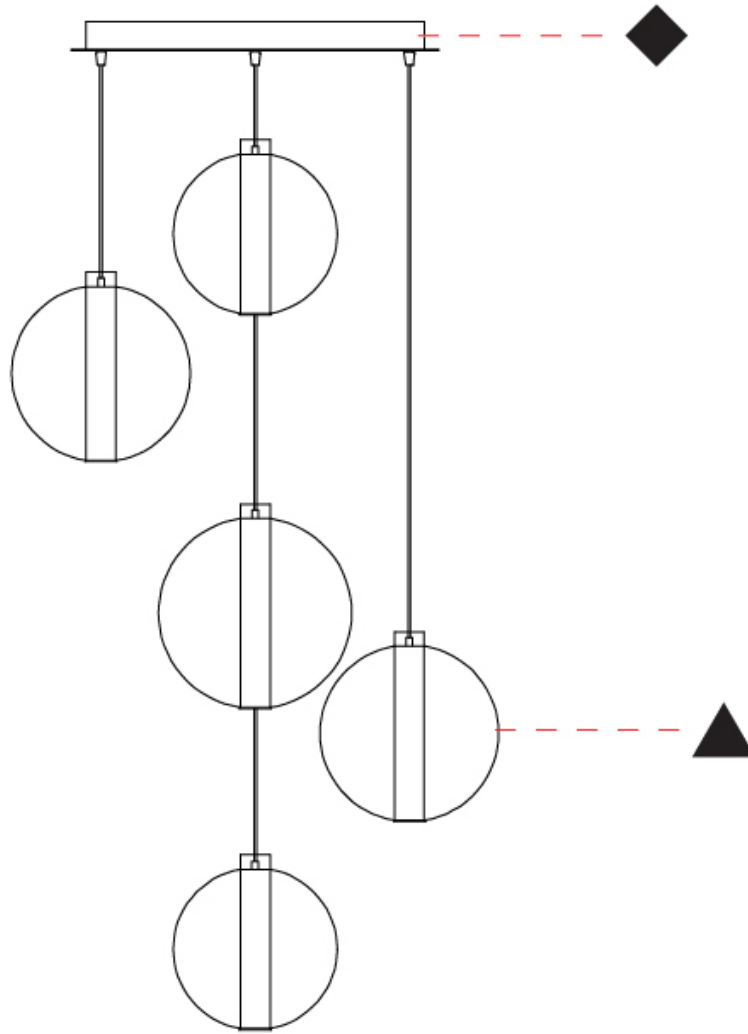

OSCURA MAX - 5 LIGHT CLUSTER SUSPENSION

D141228-30K-CHR-TRA-TRA-SMK-SMK-SMK

PROJECT	_____
TYPE	_____
SPECIFIER	_____
QUANTITY	_____
DATE	_____

D