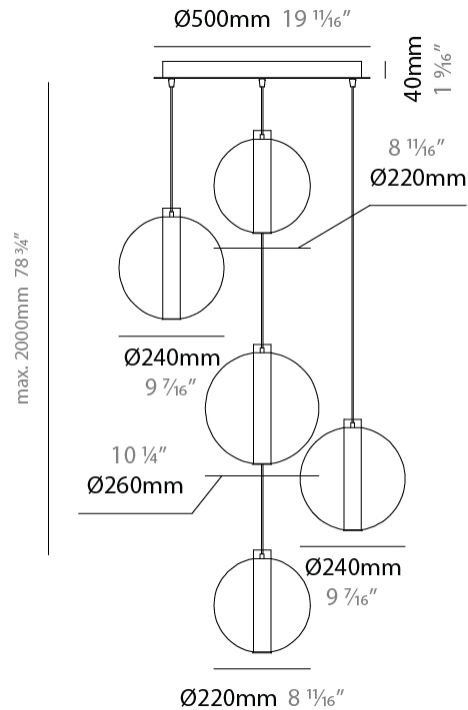

D141228-30K-MBK-AMB-BRZ-RUB-SKB-SMK

base number _____ Color _____ Finish _____ Finish _____
Temperature Options Options

1. To build a product code in our configurator select the specify button on the base model # product page
2. To build a manual product code on this datasheet choose from the options listed below in blue font and add the suffix to the base model #

GENERAL

Series: Oscura Max
Subseries: Oscura Max - 5 Light Cluster
Brand: Cangini & Tucci
Division: Design
Mounting Type: Suspension
Mounting Location: Ceiling
Subcategory: Pendant

PHYSICAL

Shape: Round
Diameter (mm): 560
Diameter (in): 22 ⁷/₁₆"
Height (mm): 560
Height (in): 22 ⁷/₁₆"
Max. Overall Height (mm): 2560
Max. Overall Height (in): 100 ¹³/₁₆"
Light Distribution: Omnidirectional
Weight (kg): 8.555
Weight (lbs): 18.86
Accent Finish: PSS
Fixture Material: Glass / Metal
Cable Details: 2,000mm Transparent cable

ELECTRICAL

Lamp Type: LED (Zhaga Standard)
Input Wattage (W): 39
Total Output Wattage (W): 30
Dimming: Non-Dimmable
Driver Included: Yes
Driver Location: Integrated
Input Voltage (V): 120 - 277
Constant Current (MA): 500mA
Upon Request: Non-Dimming / Phase Dimming (120Vac only) / 0-10V Dimming

LED

Number of LEDs: 5
Color Temperature (°K): 3000
Max. Delivered Lumen (lm): 4330
CRI: >90 CRI

OPTICAL

RATINGS AND CERTIFICATIONS

Certified By: Certified for North American Standards
IP rating: IP20