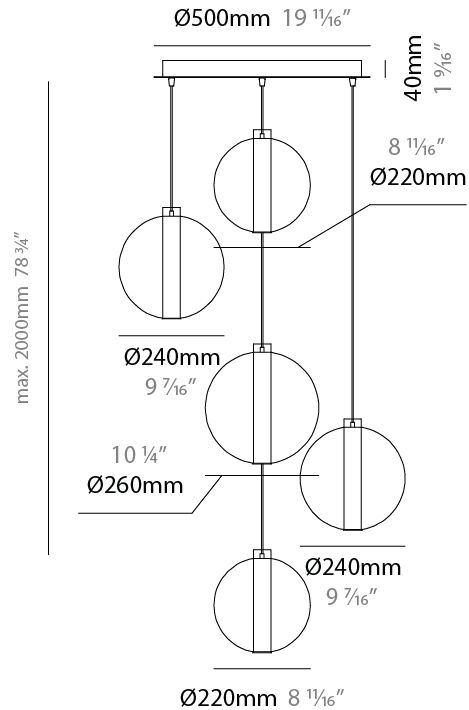

D141228-30K-BCR-TRA-TRA-TRA-SMK-SMK

base number _____ Color _____ Finish _____ Finish _____
Temperature Options Options

1. To build a product code in our configurator select the specify button on the base model # product page
2. To build a manual product code on this datasheet choose from the options listed below in blue font and add the suffix to the base model #

GENERAL

Series: Oscura Max
Subseries: Oscura Max - 5 Light Cluster
Brand: Cangini & Tucci
Division: Design
Mounting Type: Suspension
Mounting Location: Ceiling
Subcategory: Pendant

PHYSICAL

Shape: Round
Diameter (mm): 560
Diameter (in): 22 ⁷/₁₆
Height (mm): 560
Height (in): 22 ⁷/₁₆
Max. Overall Height (mm): 2560
Max. Overall Height (in): 100 ¹³/₁₆
Light Distribution: Omnidirectional
Weight (kg): 8.555
Weight (lbs): 18.86
Accent Finish: PSS
Fixture Material: Glass / Metal
Cable Details: 2,000mm Transparent cable

ELECTRICAL

Lamp Type: LED (Zhaga Standard)
Input Wattage (W): 39
Total Output Wattage (W): 30
Dimming: Non-Dimmable
Driver Included: Yes
Driver Location: Integrated
Input Voltage (V): 120 - 277
Constant Current (MA): 500mA
Upon Request: Non-Dimming / Phase Dimming (120Vac only) / 0-10V Dimming

LED

Number of LEDs: 5
Color Temperature (°K): 3000
Max. Delivered Lumen (lm): 4330
CRI: >90 CRI

OPTICAL

RATINGS AND CERTIFICATIONS

Certified By: Certified for North American Standards
IP rating: IP20