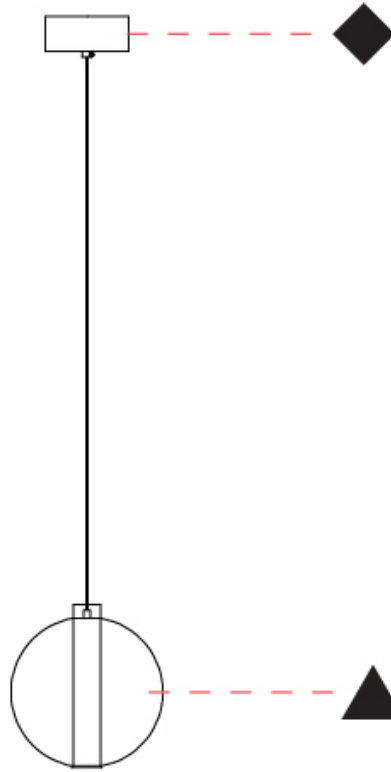

OSCURA MAX - MONOPOINT SUSPENSION

D141224-

PROJECT

TYPE

SPECIFIER

QUANTITY

DATE

D