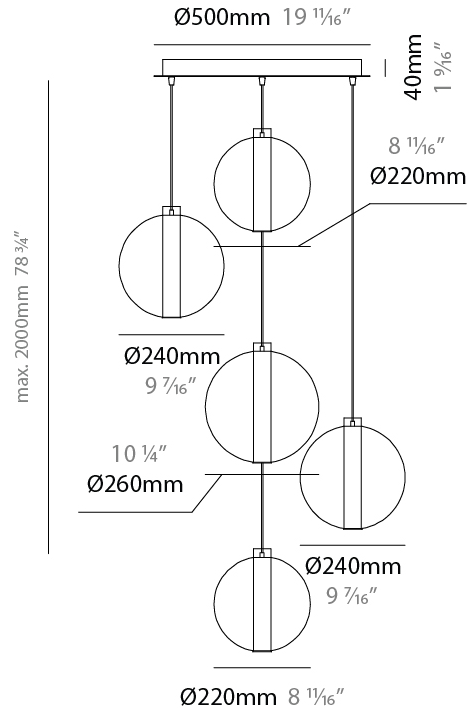

D141228-30K-CHR-TRA-TRA-SMK-SMK-SMK

base number _____ Color _____ Finish _____
Temperature Options Finish Options

1. To build a product code in our configurator select the specify button on the base model # product page
2. To build a manual product code on this datasheet choose from the options listed below in blue font and add the suffix to the base model #

GENERAL

Series: Oscura Max
Subseries: Oscura Max - 5 Light Cluster
Brand: Cangini & Tucci
Division: Design
Mounting Type: Suspension
Mounting Location: Ceiling
Subcategory: Pendant

PHYSICAL

Shape: Round
Diameter (mm): 560
Diameter (in): 22 1/16"
Height (mm): 560
Height (in): 22 1/16"
Max. Overall Height (mm): 2560
Max. Overall Height (in): 100 13/16"
Light Distribution: Omnidirectional
Weight (kg): 8.555
Weight (lbs): 18.86
Accent Finish: PSS
Fixture Material: Glass / Metal
Cable Details: 2,000mm Transparent cable

ELECTRICAL

Lamp Type: LED (Zhaga Standard)
Input Wattage (W): 39
Total Output Wattage (W): 30
Dimming: Non-Dimmable
Driver Included: Yes
Driver Location: Integrated
Input Voltage (V): 120 - 277
Constant Current (MA): 500mA
Upon Request: Non-Dimming / Phase Dimming (120Vac only) / 0-10V Dimming

LED

Number of LEDs: 5
Color Temperature (°K): 3000
Max. Delivered Lumen (lm): 4330
CRI: >90 CRI

OPTICAL

RATINGS AND CERTIFICATIONS

Certified By: Certified for North American Standards
IP rating: IP20