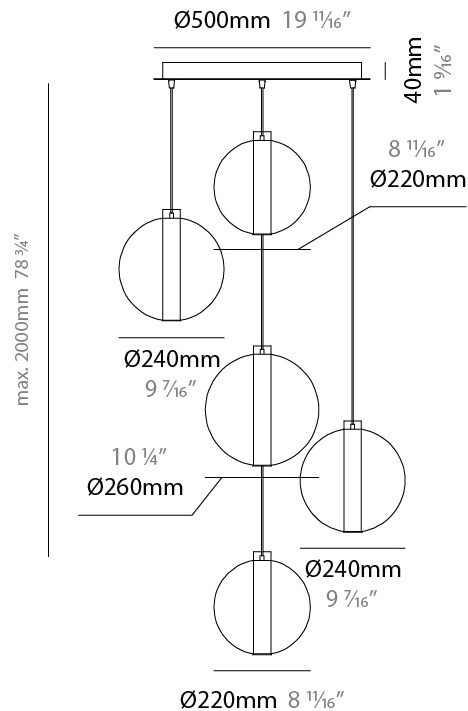

OSCURA MAX - 5 LIGHT CLUSTER SUSPENSION

D141228- : D141228-30K-CHR-STE

base number	Color Temperature	Finish Options	Finish Options

1. To build a product code in our configurator select the specify button on the base model # product page
2. To build a manual product code on this datasheet choose from the options listed below in blue font and add the suffix to the base model #

GENERAL

Series: Oscura Max
Subseries: Oscura Max - 5 Light Cluster
Brand: Cangini & Tucci
Division: Design
Mounting Type: Suspension
Mounting Location: Ceiling
Subcategory: Pendant

PHYSICAL

Shape: Round
Diameter (mm): 560
Diameter (in): 22 1/16
Height (mm): 560
Height (in): 22 1/16
Max. Overall Height (mm): 2560
Max. Overall Height (in): 100 13/16
Light Distribution: Omnidirectional
Weight (kg): 8.555
Weight (lbs): 18.86
Accent Finish: PSS
Fixture Material: Glass / Metal
Cable Details: 2,000mm Transparent cable

ELECTRICAL

Lamp Type: LED (Zhaga Standard)
Input Wattage (W): 39
Total Output Wattage (W): 30
Dimming: Non-Dimmable
Driver Included: Yes
Driver Location: Integrated
Input Voltage (V): 120 - 277
Constant Current (MA): 500mA
Upon Request: Non-Dimming / Phase Dimming (120Vac only) / 0-10V Dimming

LED

Number of LEDs: 5
Color Temperature (°K): 3000
Max. Delivered Lumen (lm): 4330
CRI: >90 CRI

OPTICAL

RATINGS AND CERTIFICATIONS

Certified By: Certified for North American Standards
IP rating: IP20