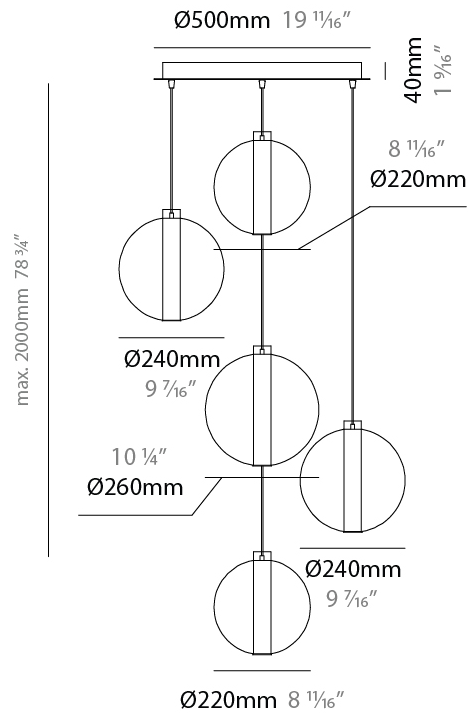

OSCURA MAX - 5 LIGHT CLUSTER SUSPENSION

D141228- : D141228-30K-CHR-TRA

base number Color Temperature Finish Options Finish Options

1. To build a product code in our configurator select the specify button on the base model # product page
2. To build a manual product code on this datasheet choose from the options listed below in blue font and add the suffix to the base model #

GENERAL

Series: Oscura Max
Subseries: Oscura Max - 5 Light Cluster
Brand: Cangini & Tucci
Division: Design
Mounting Type: Suspension
Mounting Location: Ceiling
Subcategory: Pendant

PHYSICAL

Shape: Round
Diameter (mm): 560
Diameter (in): 22 1/16
Height (mm): 560
Height (in): 22 1/16
Max. Overall Height (mm): 2560
Max. Overall Height (in): 100 13/16
Light Distribution: Omnidirectional
Weight (kg): 8.555
Weight (lbs): 18.86
Accent Finish: PSS
Fixture Material: Glass / Metal
Cable Details: 2,000mm Transparent cable

ELECTRICAL

Lamp Type: LED (Zhaga Standard)
Input Wattage (W): 39
Total Output Wattage (W): 30
Dimming: Non-Dimmable
Driver Included: Yes
Driver Location: Integrated
Input Voltage (V): 120 - 277
Constant Current (MA): 500mA
Upon Request: Non-Dimming / Phase Dimming (120Vac only) / 0-10V Dimming

LED

Number of LEDs: 5
Color Temperature (°K): 3000
Max. Delivered Lumen (lm): 4330
CRI: >90 CRI

OPTICAL

RATINGS AND CERTIFICATIONS

Certified By: Certified for North American Standards
IP rating: IP20