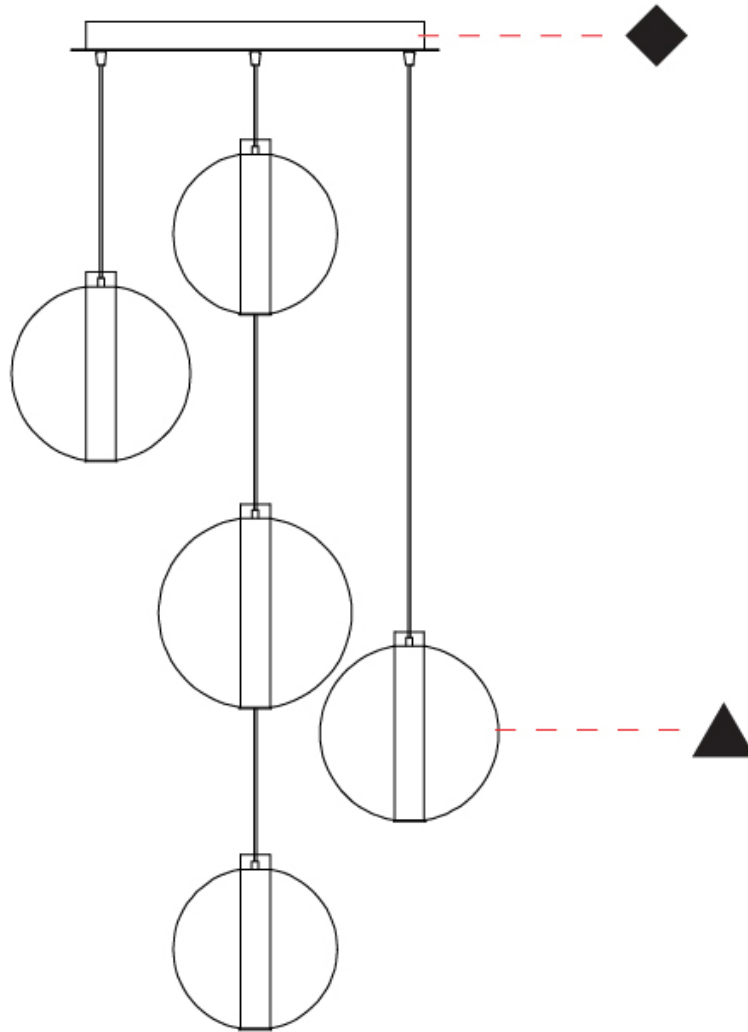

OSCURA MAX - 5 LIGHT CLUSTER SUSPENSION

D141228- : D141228-30K-CHR-TRA

PROJECT

TYPE

SPECIFIER

QUANTITY

DATE

D