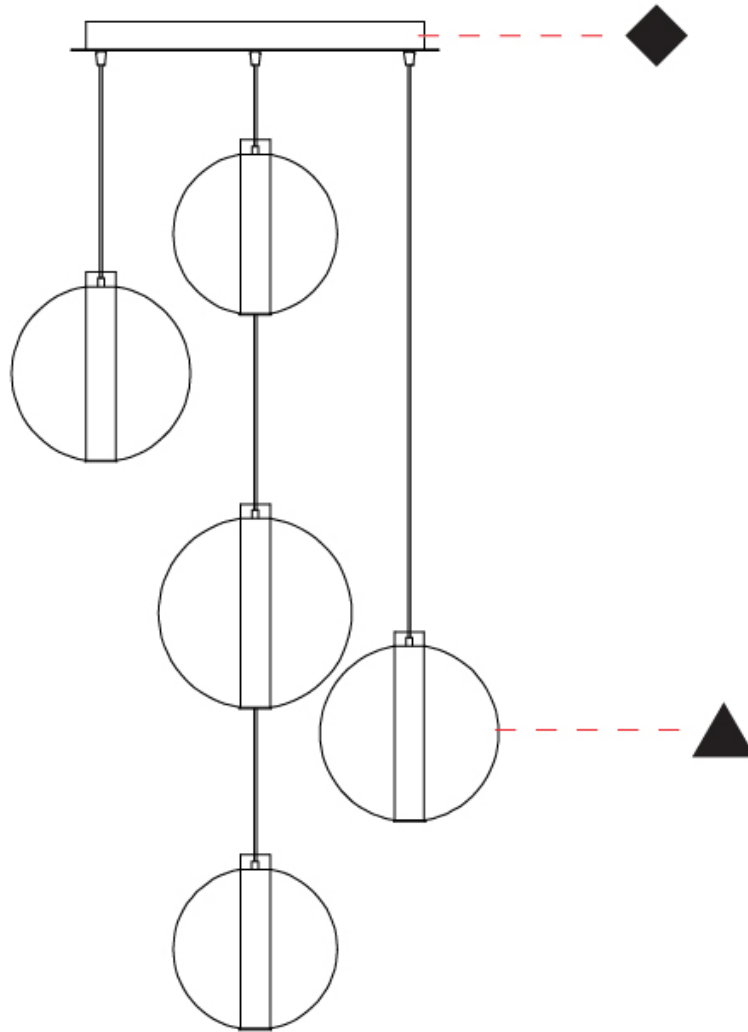

OSCURA MAX - 5 LIGHT CLUSTER SUSPENSION

D141228-30K-BCR-TRA-TRA-TRA-SMK-SMK

PROJECT

TYPE

SPECIFIER

QUANTITY

DATE

D