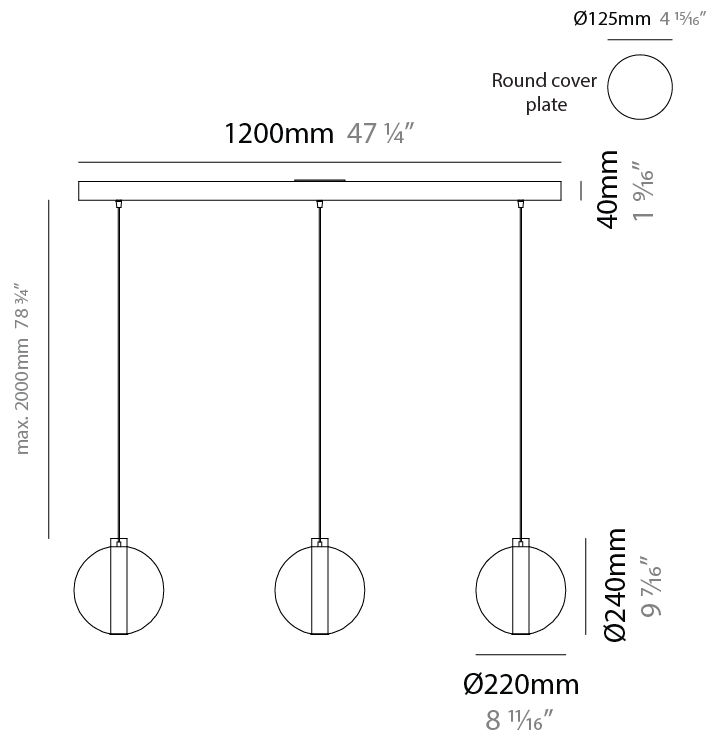

1. To build a product code in our configurator select the specify button on the base model # product page
2. To build a manual product code on this datasheet choose from the options listed below in blue font and add the suffix to the base model #

GENERAL

Series: Oscura Max
Subseries: Oscura Max - 3 Light Linear
Brand: Cangini & Tucci
Division: Design
Mounting Type: Suspension
Mounting Location: Ceiling
Subcategory: Pendant

PHYSICAL

Shape: Round
Diameter (mm): 220
Diameter (in): 8 11/16
Length (mm): 1200
Length (in): 47 1/4
Height (mm): 240
Height (in): 9 7/16
Max. Overall Height (mm): 2240
Max. Overall Height (in): 88 3/16
Light Distribution: Omnidirectional
Weight (kg): 3.400
Weight (lbs): 7.50
Fixture Finish: [AMB](#) / [BLK](#) / [BRZ](#) / [GLD](#) / [GRN](#) / [PNK](#) / [RGD](#) / [RUB](#) / [SKB](#) / [SMK](#) / [STE](#) / [TOB](#) / [TRA](#)
Holder Finish: [CHR](#) / [WHI](#) / [BLK](#) / [BCR](#)
Accent Finish: PSS
Fixture Material: Glass / Metal
Cable Details: 2,000mm Transparent cable

ELECTRICAL

Lamp Type: LED (Zhaga Standard)
Input Wattage (W): 23.4
Total Output Wattage (W): 18
Dimming: Non-Dimmable
Driver Included: Yes
Driver Location: Integrated
Input Voltage (V): 120 - 277
Constant Current (MA): 500mA
Upon Request: Non-Dimming / Phase Dimming (120Vac only) / 0-10V Dimming

LED

Number of LEDs: 3
Color Temperature (°K): [2700](#) / [3000](#)
Max. Delivered Lumen (lm): 2598
CRI: >90 CRI

OPTICAL

RATINGS AND CERTIFICATIONS

Certified By: Certified for North American Standards
IP rating: IP20